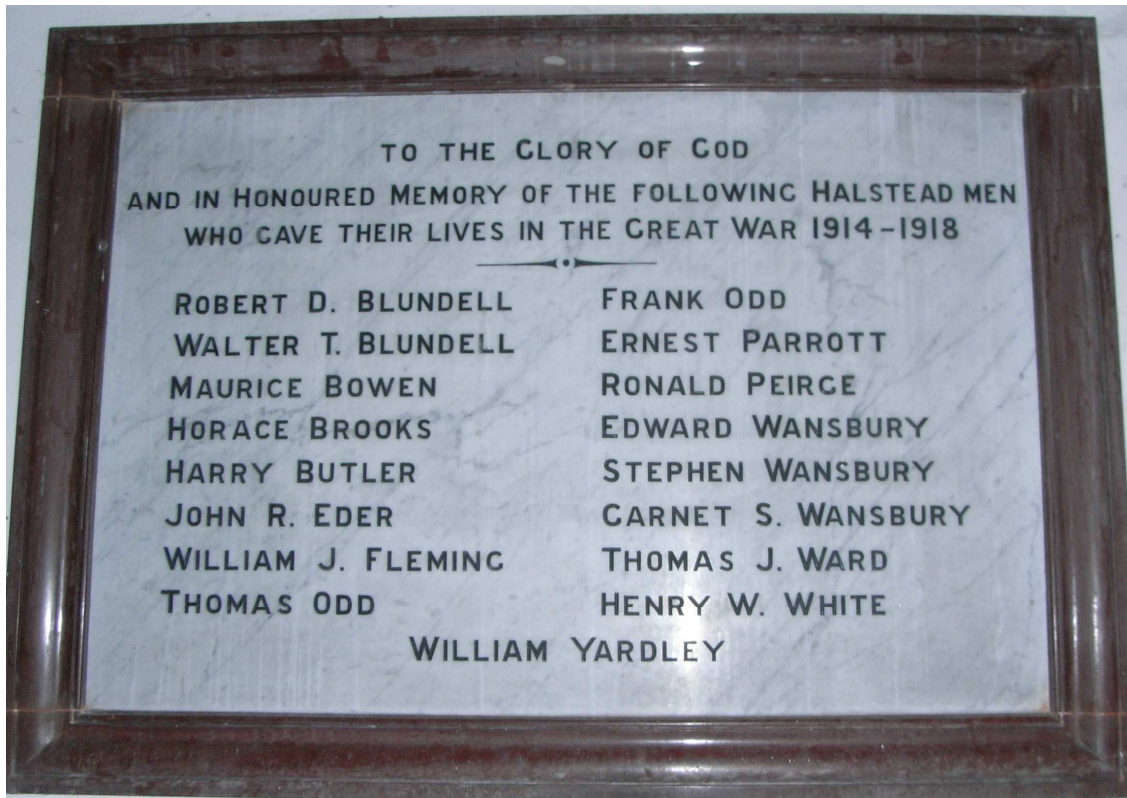

# Halstead

Unfortunately due to the constraints of time, it has not yet been possible to transcribe the Halstead war memorial plaques, which are located in the parish church of St. Margaret's, Church Road, Halstead, Sevenoaks. We are very much indebted to Susan F. who is the most prolific contributor of the west Kent area photographs for inclusion on this site, for providing the Halstead war memorial plaques photographs which are shown here. As opposed to waiting until the transcriptions and additional information has been completed, it seemed sensible to add Susan's photographs now, as by doing so, it will of course at least allow people to view the names of all the casualties who are commemorated on the memorial plaques. Although in need of more in-depth research, initial basic checking of various data sources would tent to indicate that not all of the Halstead natives and/or residents have in fact been commemorated on the war memorial plaques. When the transcriptions are eventually added, any or all of those casualties who are found to be not named on the plaques will also be added on this website.